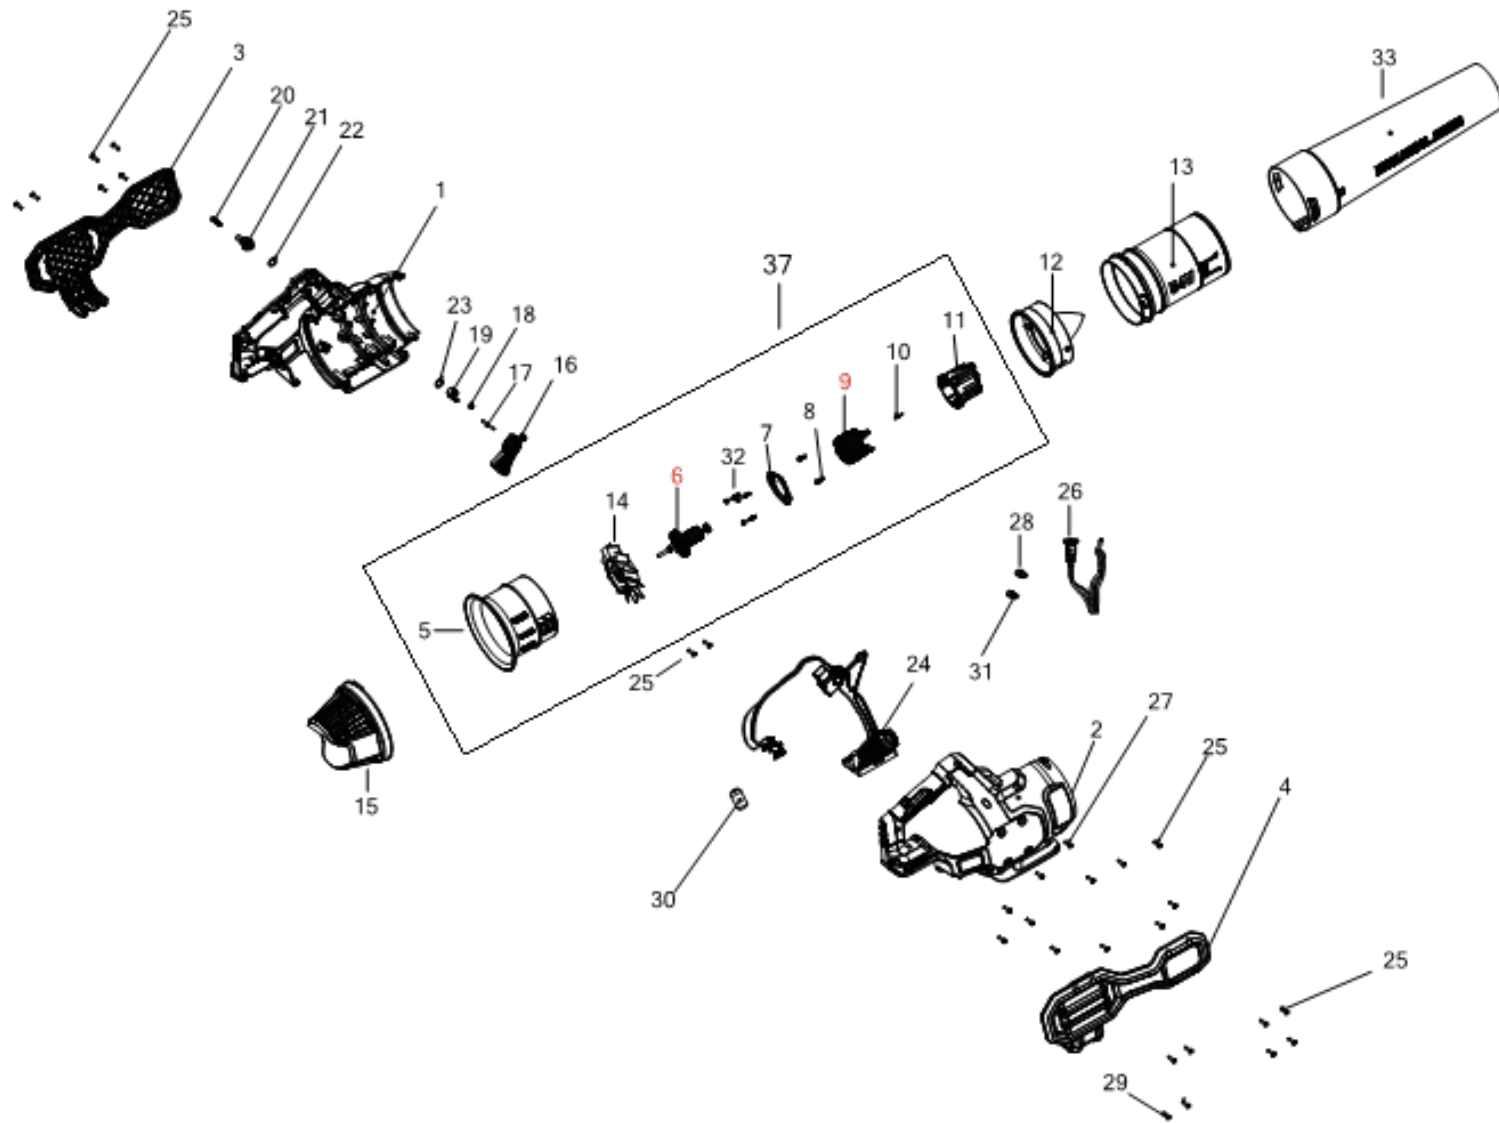

DCMBA572 BLOWER 1

Parts List DCMBA572 BLOWER 1

Item	Part Number	Qty	Part Description	General Description	Other Info	Repair Inst	Markets
1	N889060	1	HOUSING SA			No	QW
2	N889060	1	HOUSING SA			No	QW
3	N629802	1	CAGE			No	QW
4	N629803	1	COVER			No	QW
5	N613762	1	BAFFLE			No	QW
6	000000-00	1	NO LONGER AVAILABLE			No	QW
7	N626701	1	BAFFLE			No	QW
8	N427493	2	SCREW			No	QW
9	000000-00	1	NO LONGER AVAILABLE			No	QW
10	631115-00	1	RUBBER			No	QW
11	N577427	1	CUP			No	QW
12	N608297	1	HOUSING			No	QW
13	N724412	1	DUCT			No	QW
14	N644525	1	FAN			No	QW
15	N682810	1	CAP			No	QW
16	90605685	1	TRIGGER			No	QW
17	90614091	1	PIN			No	QW
18	90610773	1	NUT M4			No	QW
19	90605734	1	CAM			No	QW
20	N637776	1	SCREW			No	QW
21	N631238	1	ACTUATOR			No	QW
22	NA314339	1	WASHER THRUST			No	QW
23	90605688	1	SPRING			No	QW
24	N915266	1	CONTROL MODULE SA			No	QW
25	90611830	25	SCREW			No	QW
26	N679009	1	HARNESS			No	QW
27	90626630	1	SCREW			No	QW
28	149138-06	1	TIE			No	QW
29	N563783	2	SCREW			No	QW
30	90623337	1	WASHER			No	QW
31	5103138-02	1	TIE			No	QW
32	N648496	3	SCREW			No	QW

Parts List DCMBA572 BLOWER 1

Item	Part Number	Qty	Part Description	General Description	Other Info	Repair Inst	Markets
33	N608302	1	TUBE			No	QW
34	N724811	1	RATING LABEL			No	QW
35	N491552	1	BATTERY 3 X18V-9.0AH-162WH	DCB547-XJ		No	QW
36	N473860	1	CHARGER	DCB118-QW		No	QW
37	N601023	1	MOTOR SA			No	QW